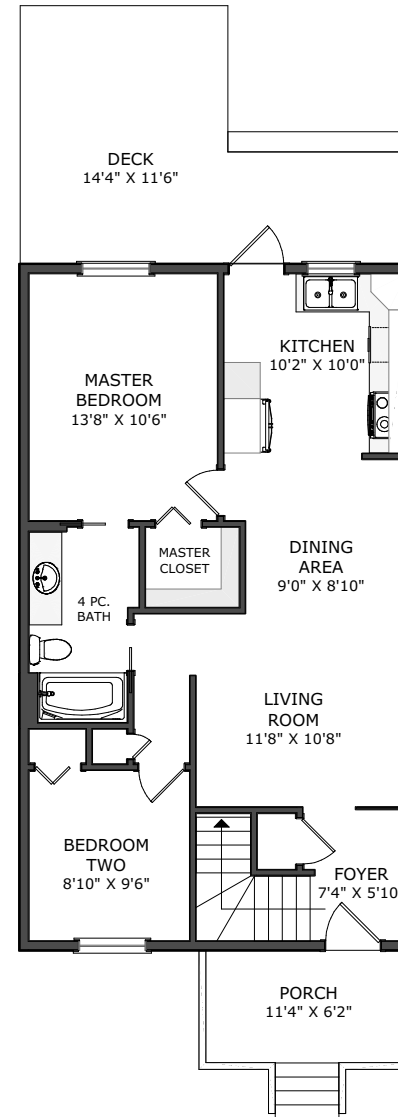

2522 RAVENSWOOD VIEW SE, AIRDRIE, AB

MAIN - 830.91 Sq.ft. / 77.19 m2
RMS TOTAL - 830.91 Sq.ft. / 77.19 m2
BASEMENT - 830.91 Sq.ft. / 77.19 m2
*FINISHED TOTAL - 655.53 Sq.ft. / 60.90 m2

SERGHEI CICALA
CENTURY 21 POWER REALTY
403.370.3335
CICALASERGHEI@GMAIL.COM
DECEMBER 4, 2019

DETACHED SINGLE FAMILY

*RECA RMS MEASUREMENTS ARE TAKEN TO EXTERIOR FOUNDATION

BASEMENT

MAIN LEVEL