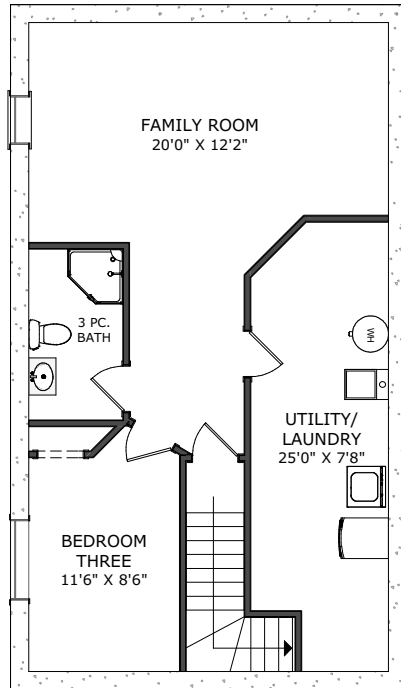

2522 RAVENSWOOD VIEW SE, AIRDRIE, AB

MAIN - 830.91 Sq.ft. / 77.19 m2
RMS TOTAL - 830.91 Sq.ft. / 77.19 m2
BASEMENT - 830.91 Sq.ft. / 77.19 m2
*FINISHED TOTAL - 655.53 Sq.ft. / 60.90 m2

SERGHEI CICALA
CENTURY 21 POWER REALTY
403.370.3335
CICALASERGHEI@GMAIL.COM
DECEMBER 4, 2019

DETACHED SINGLE FAMILY

*RECA RMS MEASUREMENTS ARE TAKEN TO EXTERIOR FOUNDATION

BASEMENT

MAIN LEVEL